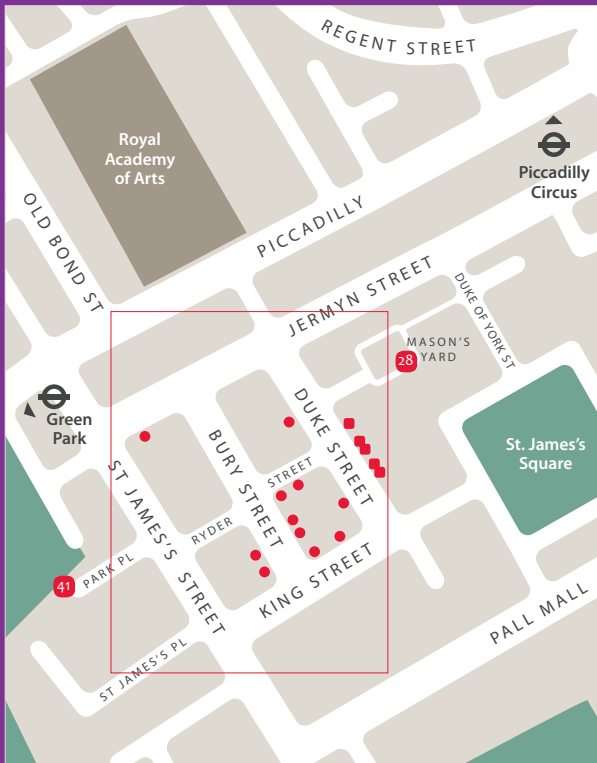

East Asian Art: 29 OCTOBER - 7 NOVEMBER

St James's

St James's late night opening, Sunday 1st November, 17.00-20.30 (opening times may vary, please check individual participant entries for details)

MAP ABOVE

- 28 Lam & Co UK (no late opening)
- 41 Duke's