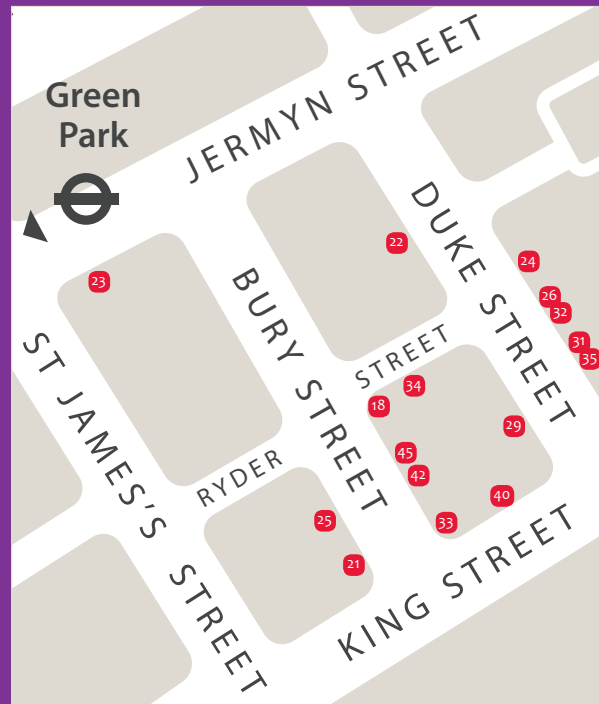

MAP ABOVE

- 27 J.A.N. Fine Art
- 30 Marchant
- 37 Jorge Welsh Works of Art

Mayfair

Mayfair late night opening,
Monday 2nd November at Bonhams, 17.00-19.30

MAP ABOVE

- 19 Berwald
- 20 Eskenazi Ltd
- 38 Bonhams
- 46 Sotheby's

MAP ABOVE

- 28 Lam & Co UK (no late opening)
- 41 Duke's

St James's detail

DETAIL MAP ABOVE

- | | |
|------------------------------------------|------------------------------------|
| 18 Joost van den Bergh | 31 Sue Ollemans |
| 21 Malcolm Fairley Ltd (no late opening) | 32 Simon Pilling (no late opening) |
| 22 Peter Finer | 33 Priestley & Ferraro |
| 23 Michael Goedhuis | 34 Jacqueline Simcox Ltd |
| 24 Grace Tsumugi Fine Art Ltd | 35 Runjeet Singh |
| 25 Grosvenor Gallery | 40 Christie's |
| 26 Hanga Ten (no late opening) | 42 Lempertz |
| 29 Littleton & Hennessy | 45 Roseberys |