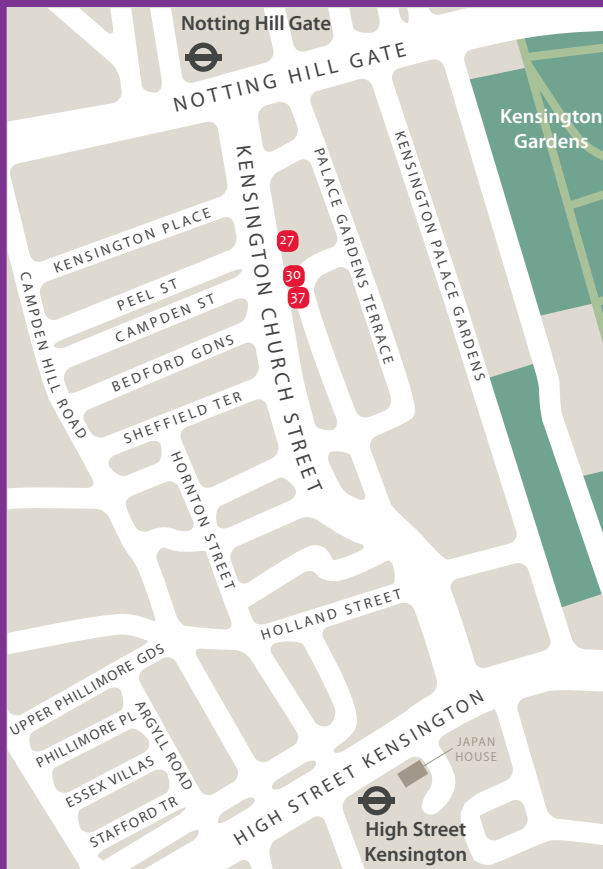

East Asian Art: 29 OCTOBER - 7 NOVEMBER

Kensington Church Street

Kensington Church Street late night opening,
Saturday 31st October, 17.00-21.00
(opening times may vary, please check
individual participant entries for details)

MAP ABOVE

- 27 J.A.N. Fine Art
- 30 Marchant
- 37 Jorge Welsh Works of Art