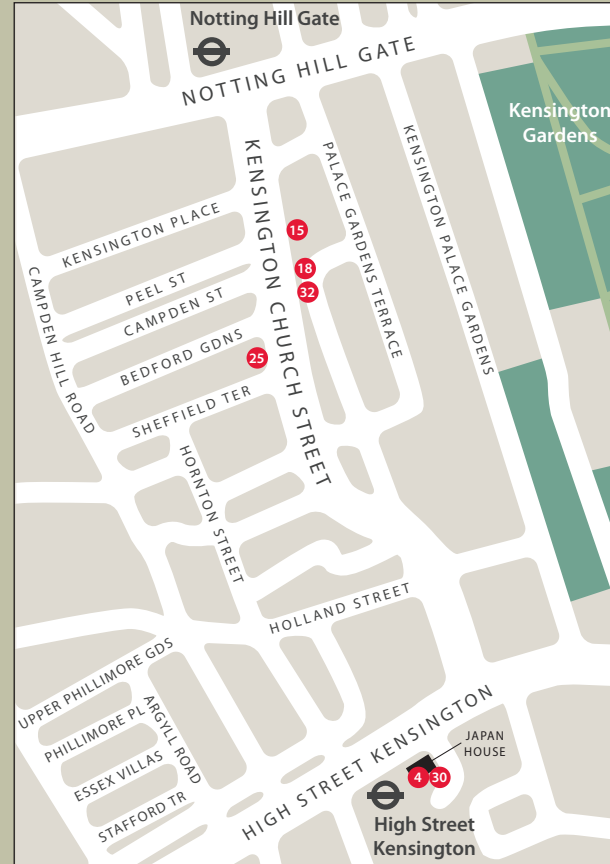

MAP ABOVE

- | | |
|--------------------------------------|-----------------------------|
| 2 Raquelle Azran | 16 Lam & Co UK |
| 5 Joost van den Bergh | 17 Littleton & Hennessy |
| 6 Rob Dean Art | 19 Susan Page Snuff Bottles |
| 9 Peter Finer | 20 Simon Pilling |
| 11 Martyn Gregory | 21 Priestley & Ferraro |
| 12 Grosvenor Gallery (Fine Arts) Ltd | 31 W. Shanshan 珊然軒 |
| 13 Hanga Ten | 33 Zhi Zhi Arts Club |
| | 37 Christie's |

Paddington

MAP ABOVE

- 39 Lyon & Turnbull

Kensington Church Street

Participants will hold Launch Evenings on 20th or 27th October, from 17.00 onwards. Please check individual entries for details.

MAP ABOVE

MAP ABOVE

- 7 Eskenazi Ltd
- 14 Jonathan Hope
- 26 Shapero Rare Books
- 27 Jacqueline Simcox Ltd
- 28 Runjeet Singh
- 29 David Thatcher Samurai Art
- 34 Bonhams
- 40 Roseberys
- 41 Sotheby's

Covent Garden

MAP ABOVE

- 42 Sworders

Marylebone

MAP ABOVE

- 38 Dore and Rees

Knightsbridge & South Kensington

MAP ABOVE

- 1 Alisan Fine Arts
- 23 Schoeni Projects
- 10 Michael Goedhuis
- 24 Anastasia Von Seibold
- 22 SA Fine Arts
- 35 Bonhams Knightsbridge