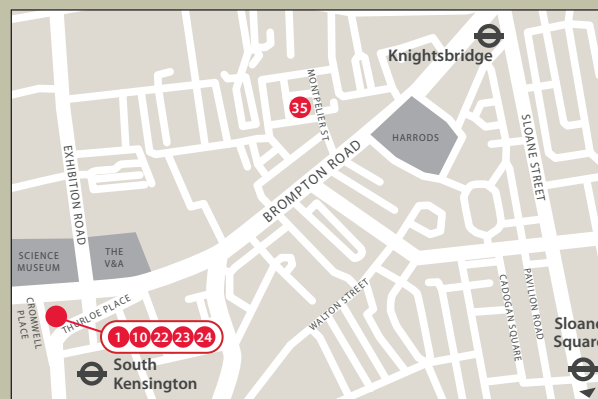

MAP ABOVE

- 7 Eskenazi Ltd
- 14 Jonathan Hope
- 26 Shapero Rare Books
- 27 Jacqueline Simcox Ltd
- 28 Runjeet Singh
- 29 David Thatcher Samurai Art
- 34 Bonhams
- 40 Roseberys
- 41 Sotheby's

Covent Garden

MAP ABOVE

- 42 Sworders

Marylebone

MAP ABOVE

- 38 Dore and Rees

Knightsbridge & South Kensington

MAP ABOVE

- 1 Alisan Fine Arts
- 23 Schoeni Projects
- 10 Michael Goedhuis
- 24 Anastasia Von Seibold
- 22 SA Fine Arts
- 35 Bonhams Knightsbridge